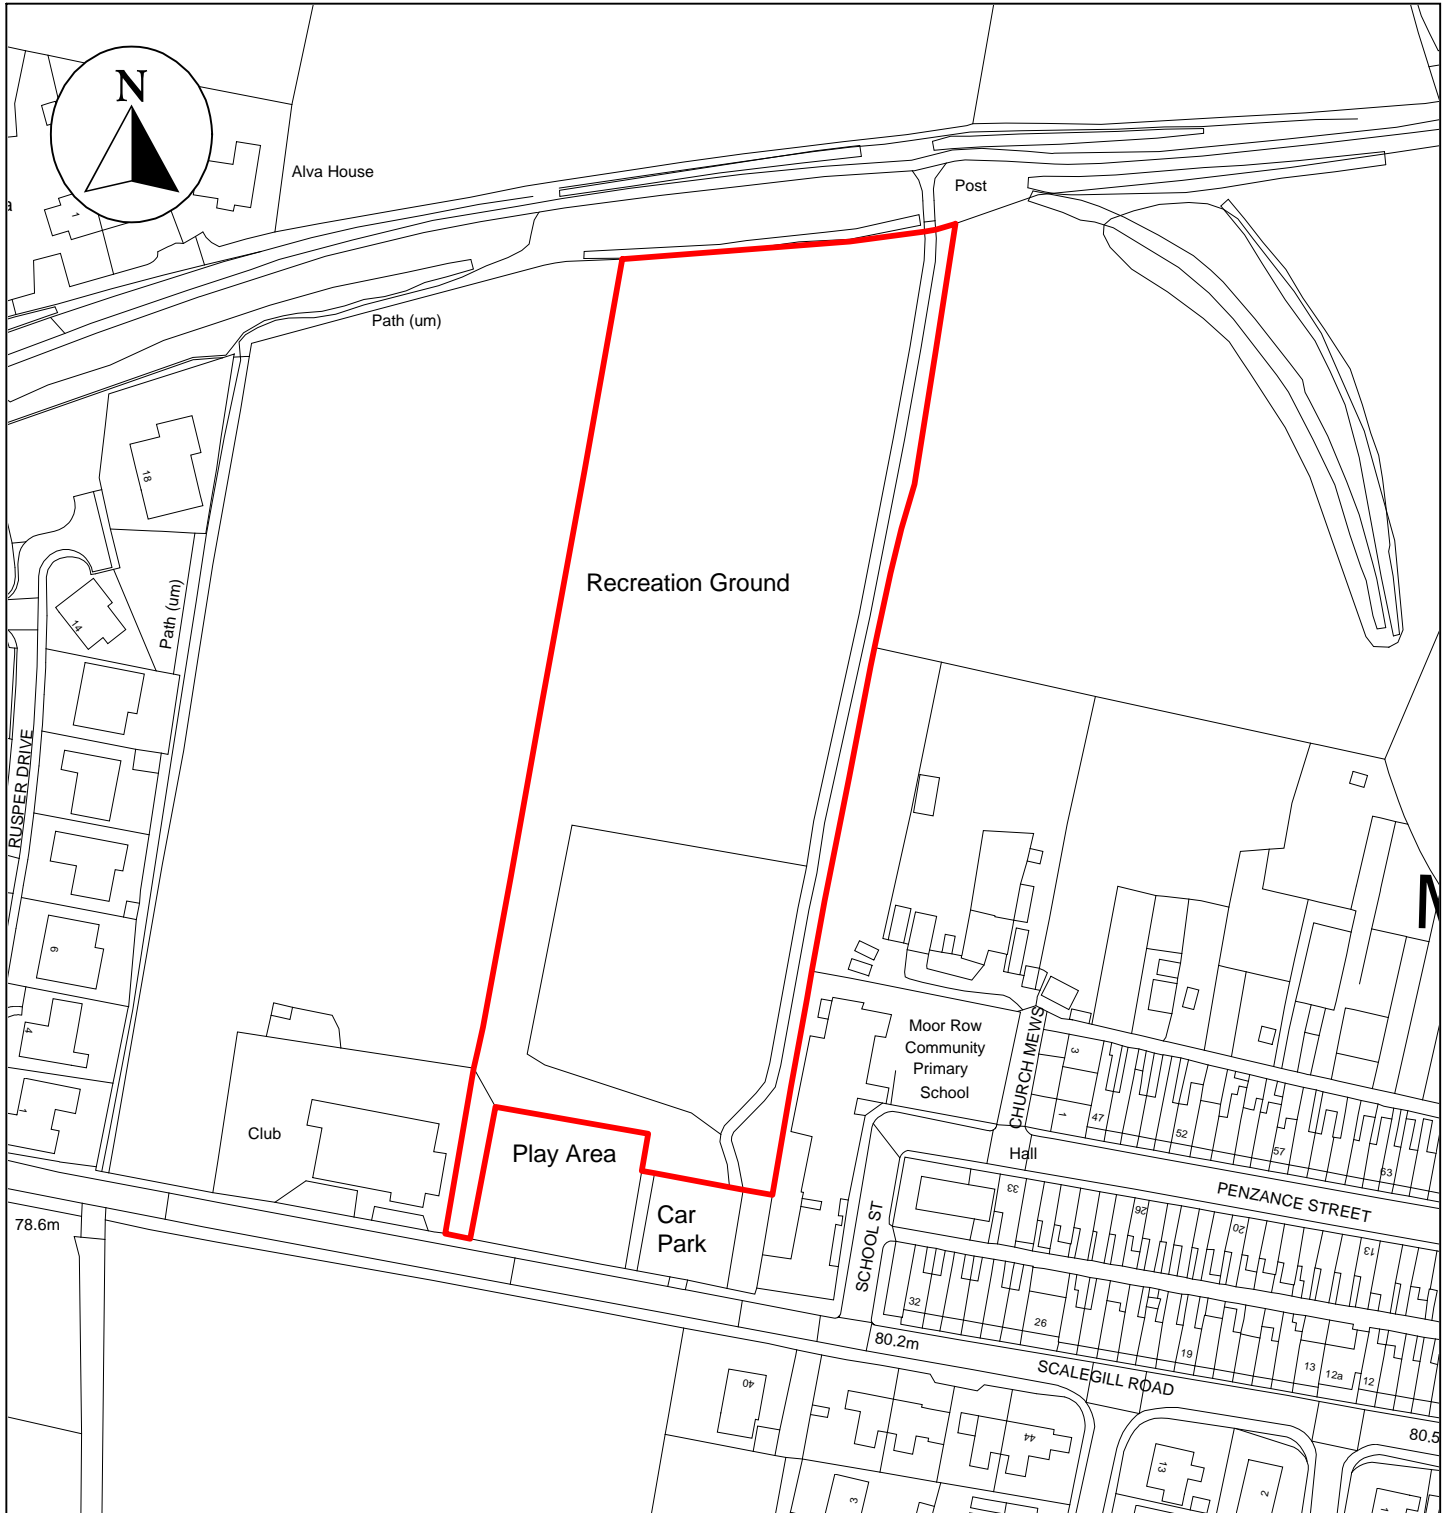

Public Space Protection Order Cumberland Council 2024

ANTI-SOCIAL BEHAVIOUR CRIME AND
POLICING ACT 2014

Land off Scalegill Road, Moor Row, CA24 3JN

Neighbourhoods
Education and Enforcement
Allerdale House
Workington
CA14 3YJ

Scale: 1 : 1,750
Date: February 2024

©crown copyright database rights 2024
ordnance survey AC0000861732